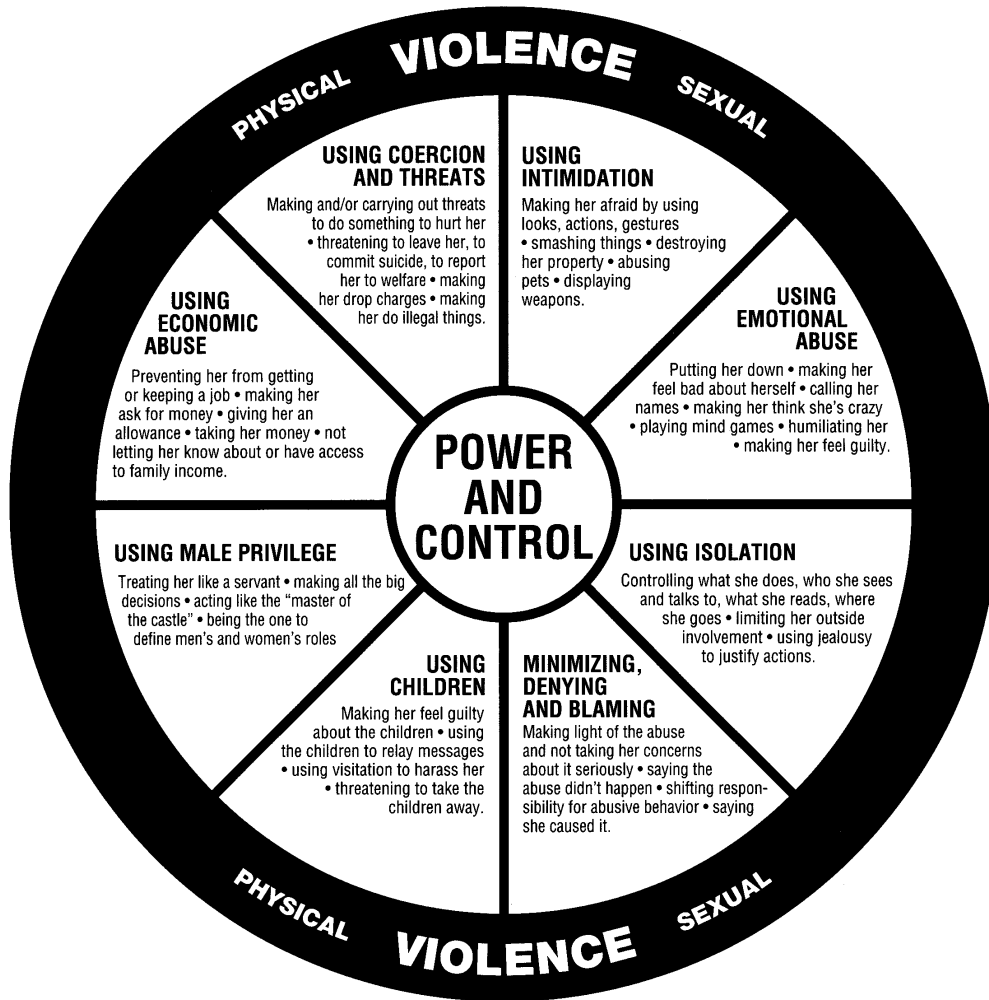

POWER AND CONTROL WHEEL

DOMESTIC ABUSE INTERVENTION PROJECT
202 East Superior Street
Duluth, Minnesota 55802
218-722-2781